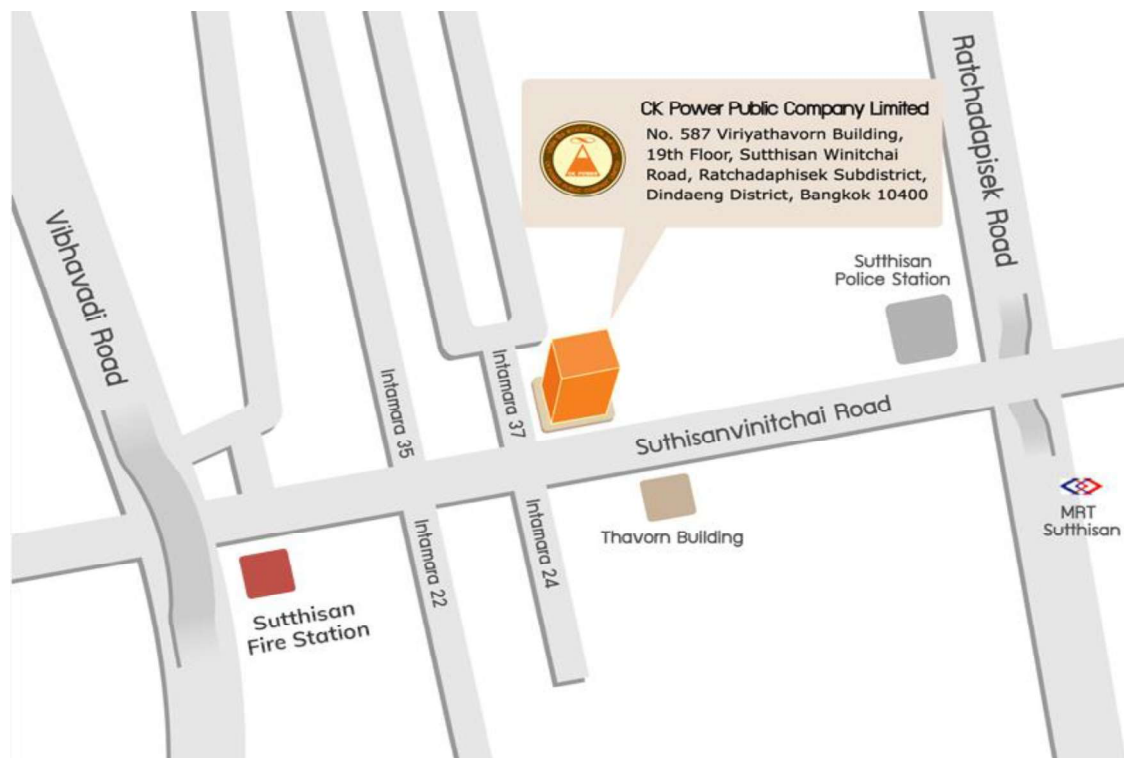

**Map of the Meeting Place**

**Supannika Room on the 4<sup>th</sup> Floor, No. 587 Viriyathavorn Building,  
Sutthisan Winitchai Road, Ratchadaphisek Subdistrict, Dindaeng District, Bangkok**

Travel Instructions:

- MRT: Sutthisan Station (Exit No. 1 at Sutthisan Police Station)
- Bus:
  - Ratchadapisek Road: Bus Nos. 514, 517, 206, 185
  - Vibhavadi Rangsit Road: Bus Nos. 138, 129, 107, 24
- Car:
  - Vibhavadi Rangsit Road:
    - From Dindaeng Expressway off-ramp, turn right at Sutthisan Winitchai Intersection to enter Sutthisan Winitchai Road for around 500 meters from Sutthisan Intersection, Viriyathavorn Building is on the left hand side.
    - From Lat Phrao Intersection, turn left at Sutthisan Winitchai Intersection to enter Sutthisan Winitchai Road for around 500 meters from Sutthisan Winitchai Intersection, Viriyathavorn Building is on the left hand side.
  - Ratchadapisek Road:
    - From Ratchada - Rama IX Intersection, turn left to enter Sutthisan Winitchai Road, go straight around 800 meters, Viriyathavorn Building is on the right hand side.
    - From Ratchada - Lat Phrao Intersection, take a U-turn at Huay Kwang Intersection and turn left to enter Sutthisan Winitchai Road, go straight around 800 meters, Viriyathavorn Building is on the right hand side.