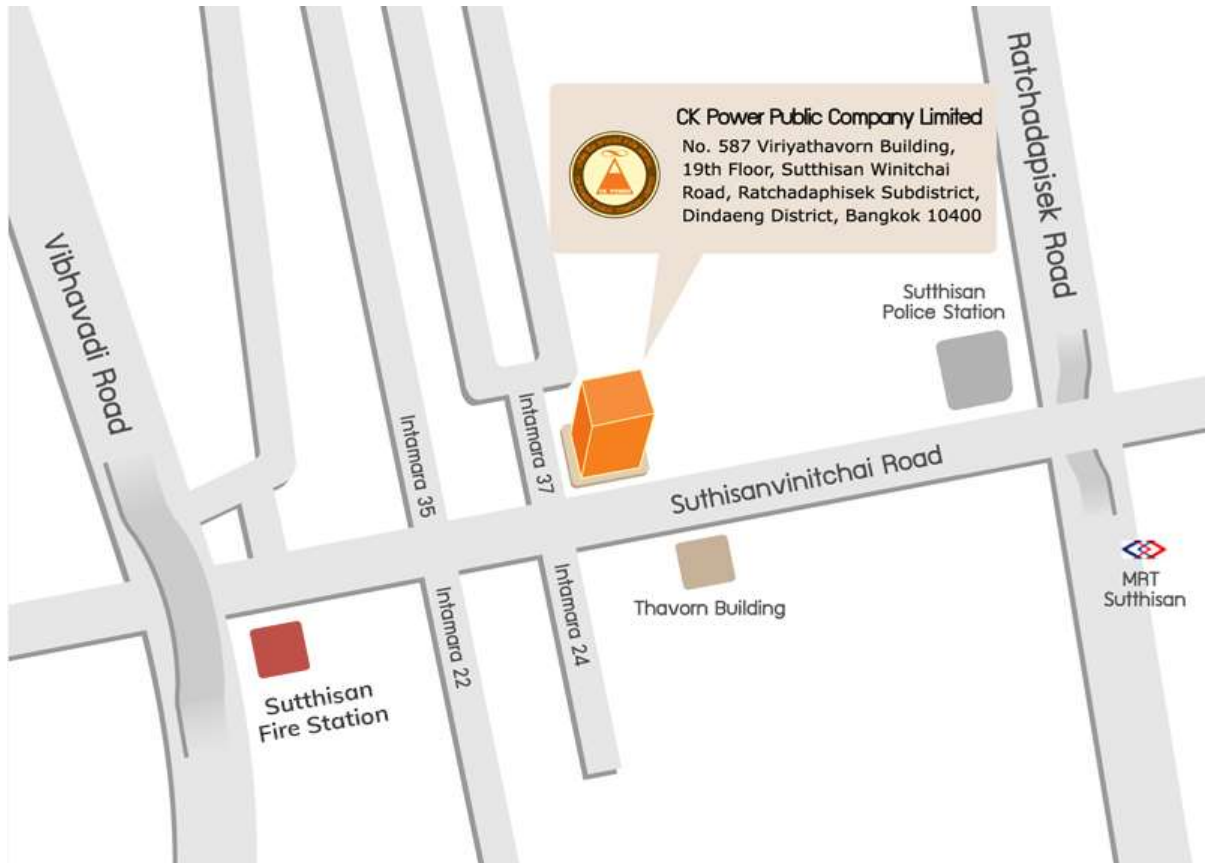

Map of the Meeting Place
Supannika Room on the 4th Floor, No. 587 Viriyathavorn Building,
Sutthisan Winitchai Road, Ratchadaphisek Subdistrict, Dindaeng District, Bangkok

Travel Instructions:

- MRT: Sutthisan Station (Exit No. 1 at Sutthisan Police Station)
- Bus:
 - Ratchadapisek Road: Bus Nos. 517, 514, 206, 185
 - Vibhavadi Rangsit Road: Bus Nos. 138, 129, 107, 24
- Car:
 - Vibhavadi Rangsit Road:
 - From Dindaeng Expressway off-ramp, turn right at Sutthisan Intersection to enter Sutthisanvinitchai Road for around 500 meters from Sutthisan Intersection, Viriyathavorn Building is on the left hand side.
 - From Lat Phrao Intersection, turn left at Sutthisan Intersection to enter Sutthisanvinitchai Road for around 500 meters from Sutthisan Intersection, Viriyathavorn Building is on the left hand side.
 - Ratchadapisek Road:
 - From Ratchada - Rama IX Intersection, turn left to enter Sutthisan Road, go straight around 800 meters, Viriyathavorn Building is on the right hand side.
 - From Ratchada - Lat Phrao Intersection, take a U-turn at Huay Kwang Intersection and turn left to enter Sutthisan Road, go straight around 800 meters, Viriyathavorn Building is on the right hand side.