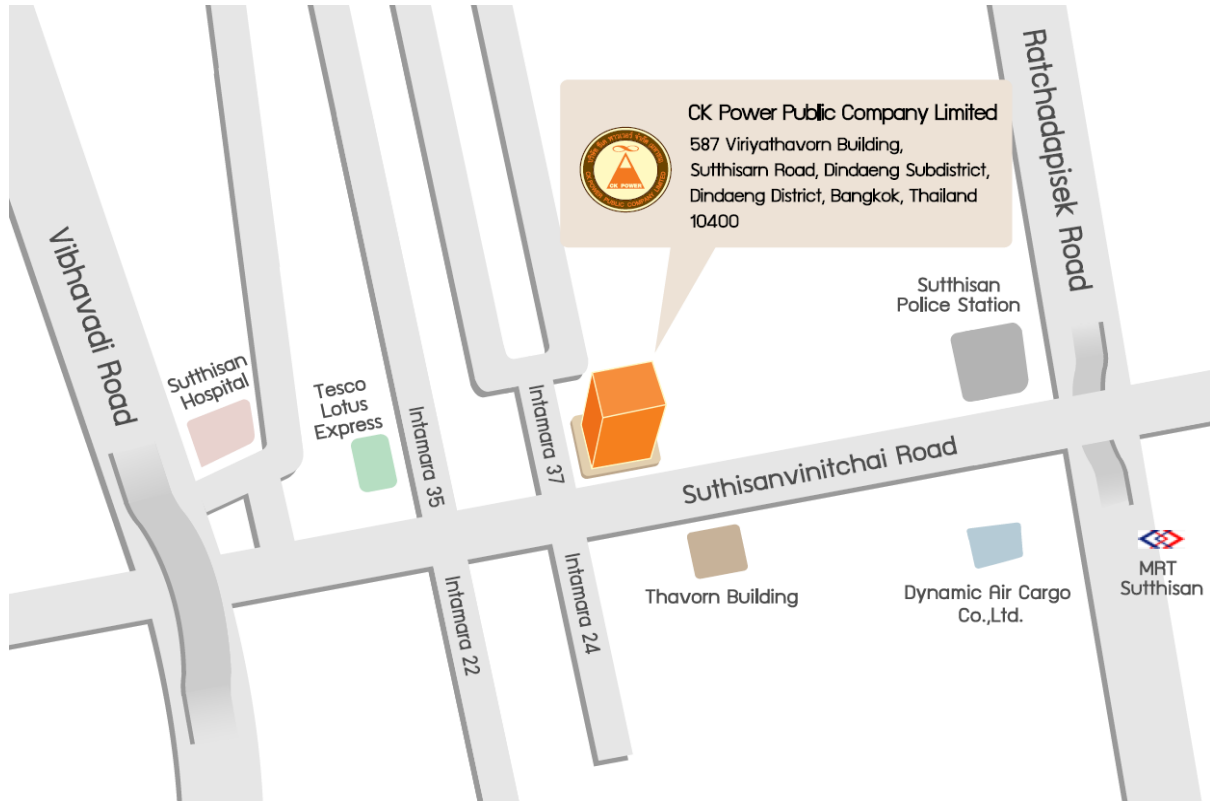

Map of the Meeting Place

**Supannika Room on the 4th Floor, No. 587 Viriyathavorn Building,
Sutthisarn Road, Dindaeng Subdistrict, Dindaeng District, Bangkok**

Travel Instructions:

- MRT: Sutthisan Station (Exit No. 1 at Sutthisan Police Station)
- Bus:
 - Ratchadapisek Road: Bus Nos. 185, 517, 514, 206
 - Vibhavadi Rangsit Road: Bus Nos. 129, 138, 107, 24
- Car:
 - Vibhavadi Rangsit Road:
 - From Dindaeng Expressway off-ramp, turn right at Sutthisan Intersection to enter Sutthisarnvinitchai Road for around 500 meters from Sutthisan Intersection, Viriyathavorn Building is on the left hand side.
 - From Lat Phrao Intersection, turn left at Sutthisan Intersection to enter Sutthisarnvinitchai Road for around 500 meters from Sutthisan Intersection, Viriyathavorn Building is on the left hand side.
 - Ratchadapisek Road:
 - From Ratchada - Rama IX Intersection, turn left to enter Sutthisan Road, go straight around 800 meters, Viriyathavorn Building is on the right hand side.
 - From Ratchada - Lat Phrao Intersection, take a U-turn at Huay Kwang Intersection and turn left to enter Sutthisan Road, go straight around 800 meters, Viriyathavorn Building is on the right hand side.