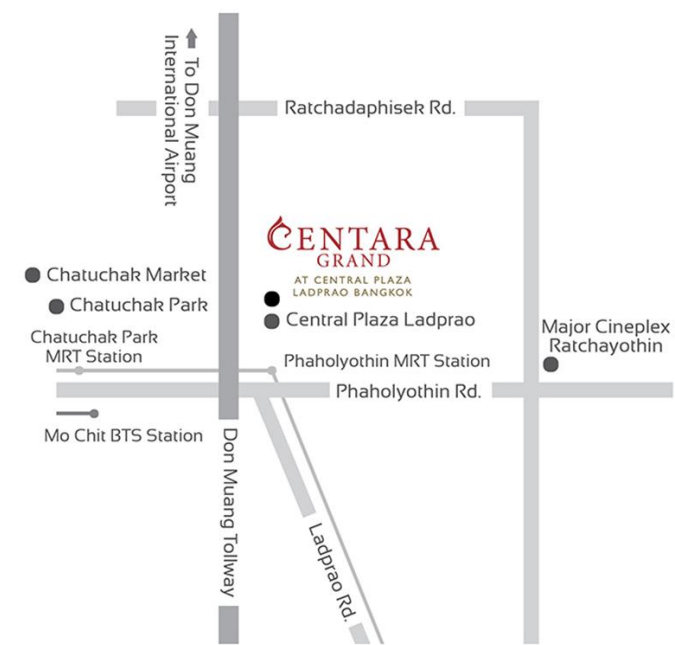

Map of the Meeting Place

**Vibhavadi Ballroom, Centara Grand at Central Plaza Ladprao Bangkok,
No. 1695 Phaholyothin Road, Chatuchak Subdistrict, Chatuchak District, Bangkok**

Travel Instructions:

- MRT: Phaholyothin Station (Exit No. 3)
- Bus:
 - Phaholyothin Road: Bus Nos. 28, 38, 39, 44, 52, 63, 90, 92, 96, 108, and 145
 - Vibhavadi Rangsit Road: Bus Nos. 107, 129, and PorOrPhor. 555
 - Public Bus Nos. 28, 38, 39, 44, 52, 63, 90, 92, 96, 108, 145
 - Air-Conditioned Bus Nos. PorOr. 29, PorOr. 38, PorOr. 39, PorOr. 44, PorOr. 63, PorOr. 92, PorOr. 134, PorOr. 145, PorOr. 502, PorOr. 503, PorOr. 509, PorOr. 510, PorOr. 512, PorOr. 513, PorOr. 517, PorOr. 518, PorOr. 545
 - Micro Bus Nos. PorOr. 3, PorOr. 24, PorOr. 26, PorOr. 27, PorOr. 29, PorOr. 34, PorOr. 59, PorOr. 104, PorOr. 107, PorOr. 112, PorOr. 129, PorOr. 134, PorOr. 136
- Car:
 - Vibhavadi Rangsit Road:
 - From Dindaeng Expressway off-ramp, cross Sutthisan Intersection Overpass, and Ladprao Square Flyover to enter Ladprao - Ratchayothin, turn left to enter Ho Wang Road, and Centara is on the left hand side.
 - From Ngam Wong Wan and Vibhavadi Rangsit Intersection, turn left to enter Ho Wang Road, Centara is on the right hand side.
 - Phaholyothin Road:
 - From Kaset Intersection heading for Phaholyothin Road, make a U-turn at Ladprao Square, turn left to enter Ho Wang Road, Centara is on the left hand side.
 - From Saphan Khwai heading for Ladprao Square, turn left to enter Ho Wang Road, Centara is on the left hand side.